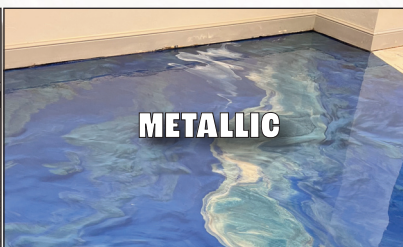

ULTIMATE WOW EPOXY FLOORS

**GARAGES! MAN CAVES!
KITCHENS! COUNTERTOPS!**

**VIRTUALLY
INDESTRUCTIBLE.**

**AMAZING FLOORS
FOR EVERY ROOM**

**RESIDENTIAL
COMMERCIAL
INDUSTRIAL**

**A NEW
EPOXY
FLAKE
FLOOR
IN AS LITTLE AS
24 HOURS**

FLAKE

QUARTZ

METALLIC

POLISHED CONCRETE

**EPOXY AND POLISHED
CONCRETE FLOORS!**

**FREE
ESTIMATES
CALL
TODAY!**

**GARAGES! MAN CAVES!
KITCHENS! ANY ROOM!**

**FLAKE
METALLIC
QUARTZ
POLISHED
CONCRETE**

**100'S OF
COLOR AND
TEXTURE
CHOICES**

*We take the necessary steps to prep the concrete correctly. If there are any holes, divots, or cracks, we will fill them in and smooth them out to ensure the resin bonds completely and to avoid peeling. So you get a floor that lasts **virtually forever!***